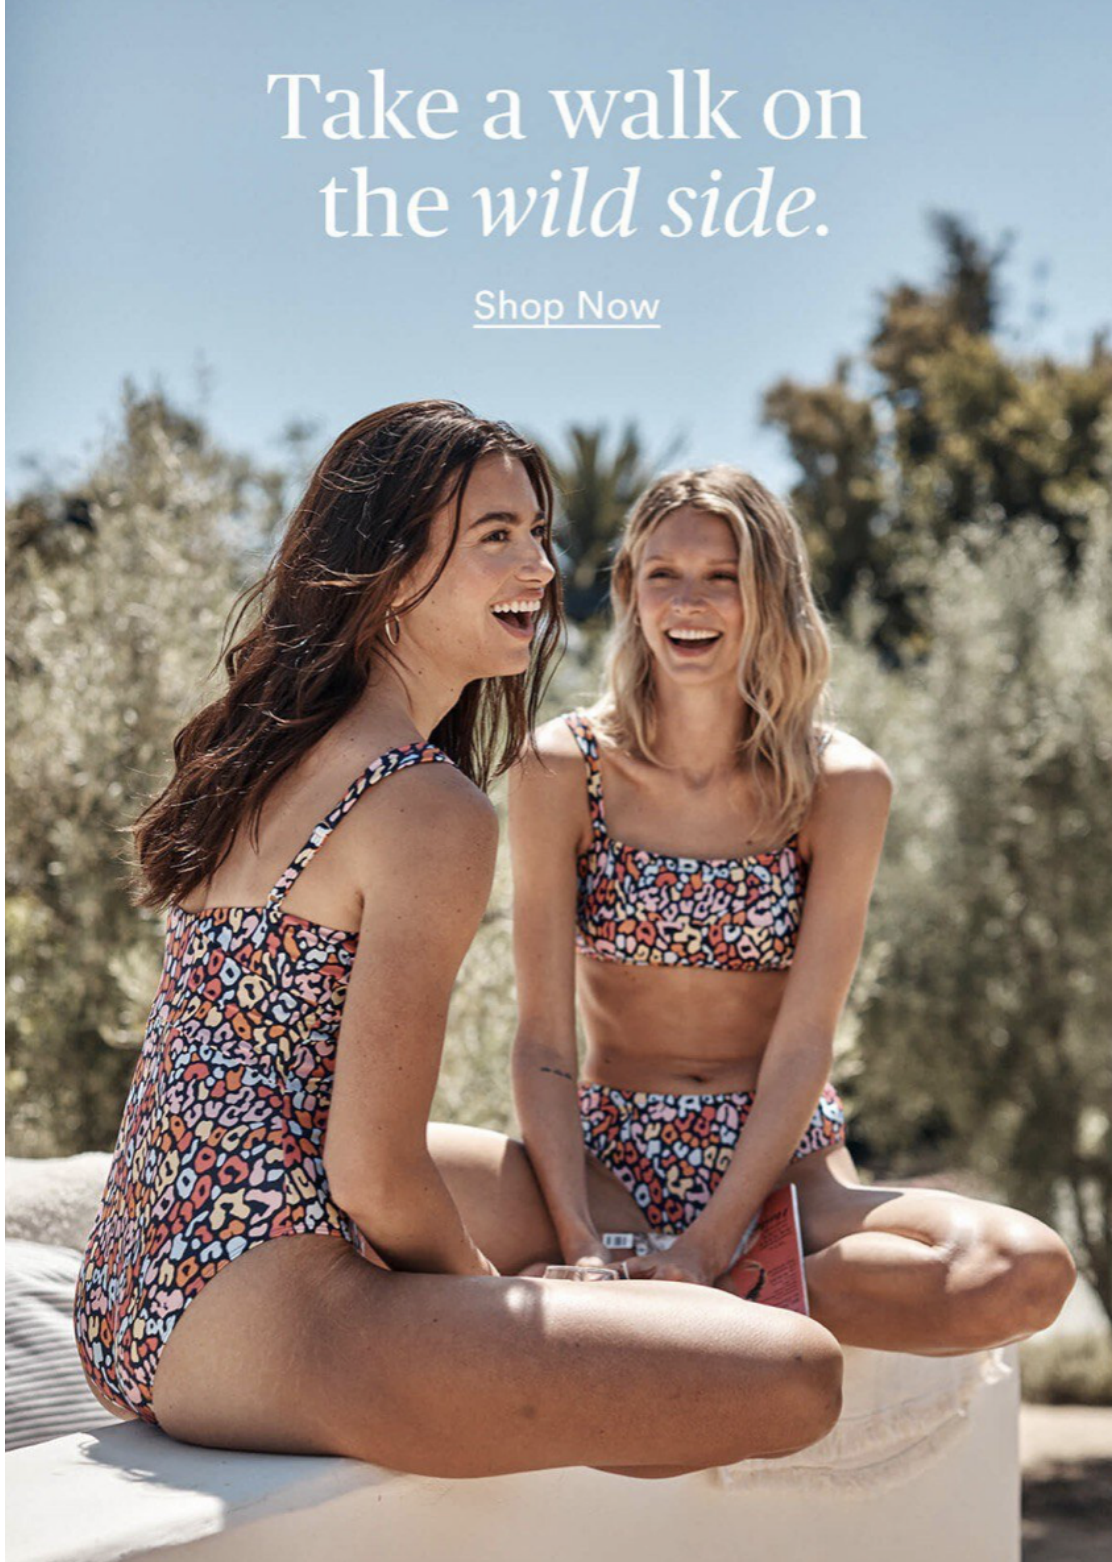

LAYSON GOTTFRIED

height 5'10.5 · bust 34.5" · cup B · waist 25.5" · hips 36" · dress 36 EU/6 US/8 UK
shoes size 40 EU/9 US/6.5 UK · hair blonde · eyes green

Take a walk on
the *wild side*.

[Shop Now](#)

MGM
MODELS