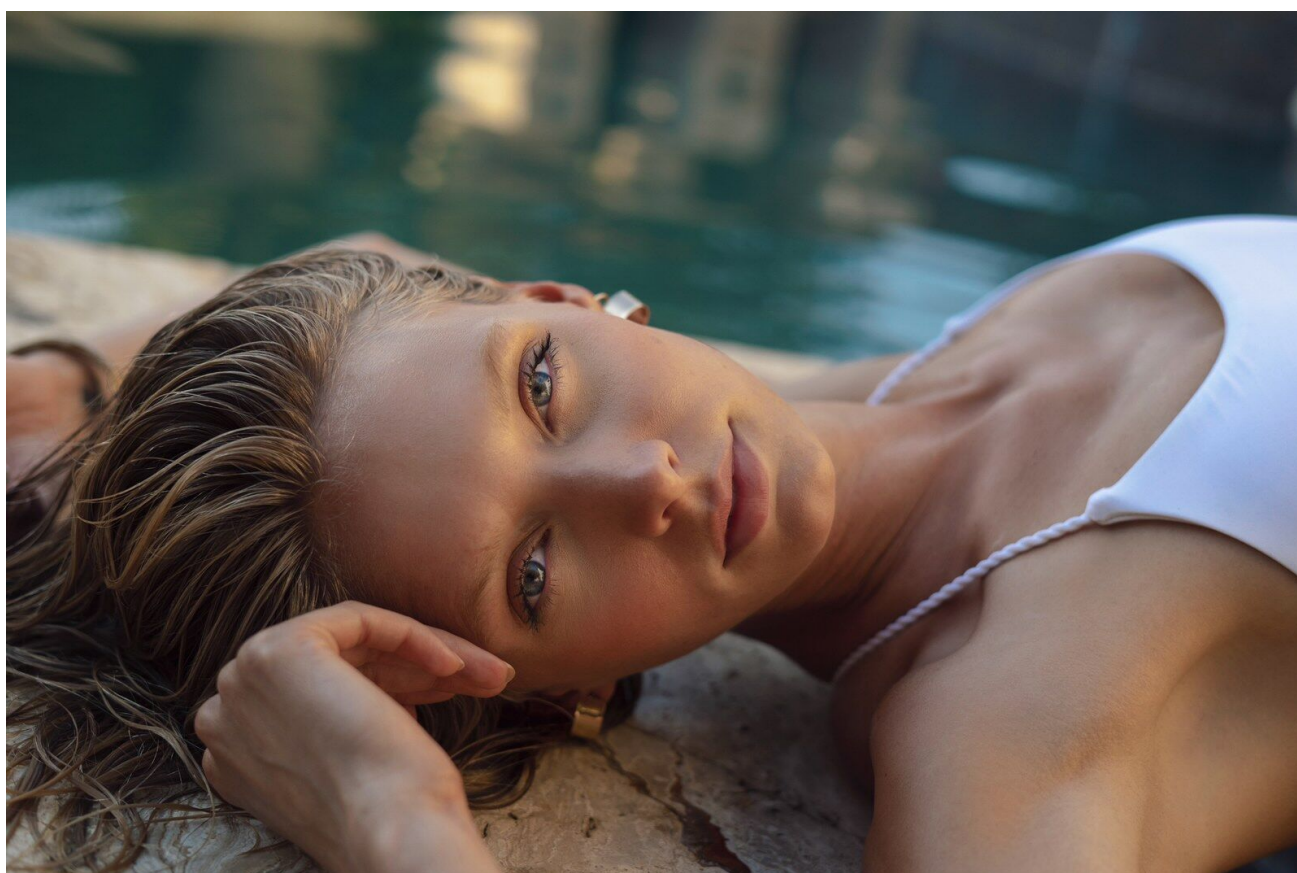

LAYSON GOTTFRIED

height 5'10.5 · bust 34.5" · cup B · waist 25.5" · hips 36" · dress 36 EU/6 US/8 UK
shoes size 40 EU/9 US/6.5 UK · hair blonde · eyes green